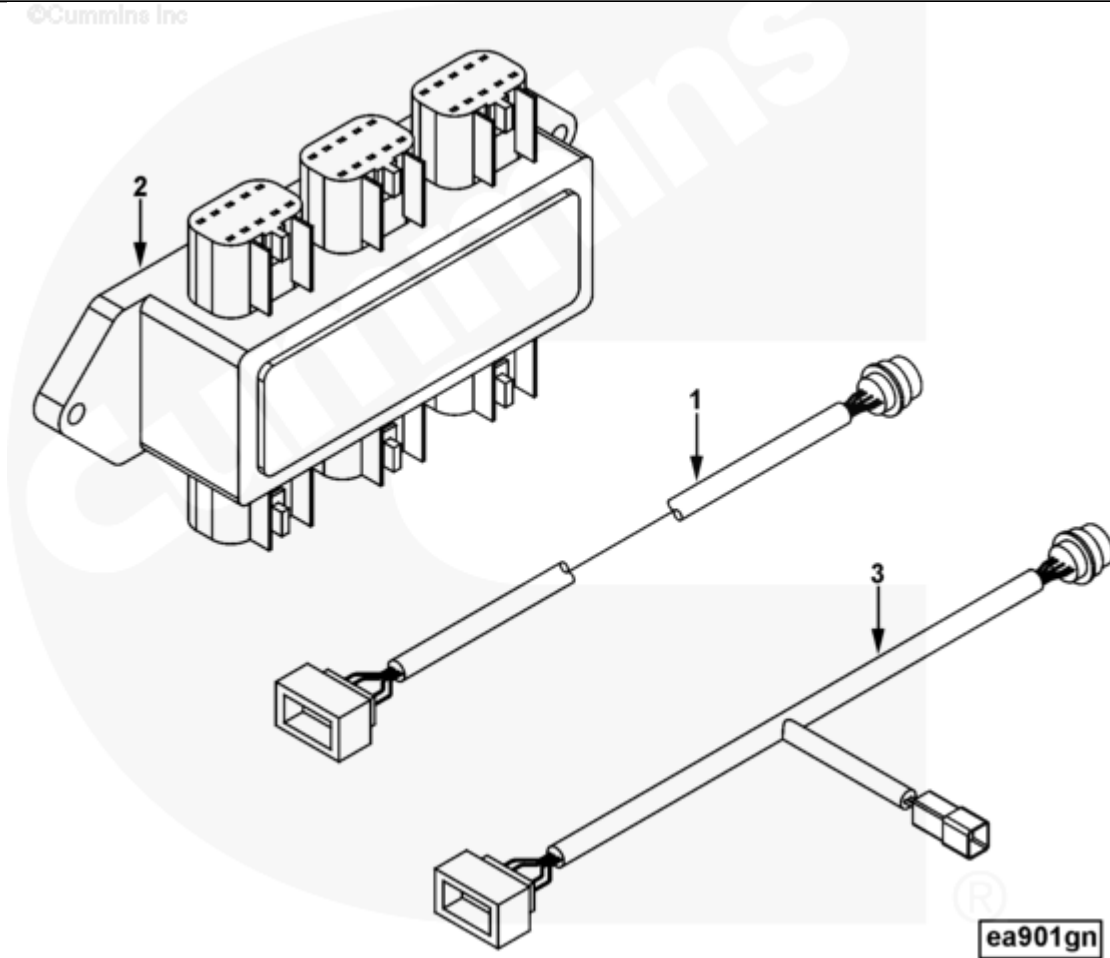

## Parts Catalog - Option Detail

Electronic Parts Catalog - Option Detail				
Option	Group	Graphic	Film Card	Date
EA8153	21.01.1	ea901gn	Z	12-JUL-05
<b>Engines</b>	6C8.3, C GAS PLUS CM556, G8.3, G8.3 CM558, GTA8.3 CM558, ISC CM2150, ISC CM554, ISC CM850, ISC8.3 CM2250, ISC8.3 G CM2180 C101, ISL CM2150, ISL CM554, ISL CM850, ISL G CM2180, ISL8.9 CM2150 L110, ISL8.9 CM2880 L112, ISL9 CM2150 SN, ISL9 CM2250, ISL9 CM2350 L101, ISL9 CM2350 L111, ISLE4 CM850, L GAS PLUS CM556, L8.9, L8.9 L121, L8.9G CMOH2.0 L125B, L9 CM2350 L116B, L9 CM2350 L119B, L9 CM2350 L120C, L9 CM2350 L123B, L9.3 L105, L9.5 L117, L9N CM2380 L124B, QSC8.3 CM2250, QSC8.3 CM2880 C102, QSC8.3 CM554, QSC8.3 CM850(CM2850), QSL9 CM2250, QSL9 CM2250 L115, QSL9 CM2350 L102, QSL9 CM2350 L107, QSL9 CM2350 L118, QSL9 CM2350 L122, QSL9 CM554, QSL9 CM850(CM2850), QSL9 G CM558, QSL9 M CM2250 L106, QSL9.3 CM2880 L113			

[SMALL](#) | [MEDIUM](#) | [LARGE](#)

Cart	Ref No	Part Number	Part Description	Required	Remarks
<a href="#">View My Cart</a>					
		<a href="#">EA8153</a>	Main Extension Harness		<a href="#">MR - HARNESS, MAIN EXTENSION...(More)</a>

					Engine Family: Quantum
					Series With Smartcraft
					Operating System
					Engine Cylinders: 6
					Harness Length: 12.2 M
					(40 ft.)
					Harness Description:
					Main Station Extension
					Harness
					Junction Block
					Helm Adapter Harness
					Supplied W/O Keyswitch, Start
					and Stop Pigtail Assembly
					(Customer Supplied)
					Harness Supplied: In Kit
<input type="checkbox"/>	1	<a href="#">3969775</a>	Wiring Harness	1	40 ft.
<input type="checkbox"/>	2	<a href="#">3969773</a>	Junction Box	1	
<input type="checkbox"/>	3	<a href="#">3976253</a>	Wiring Harness	1	